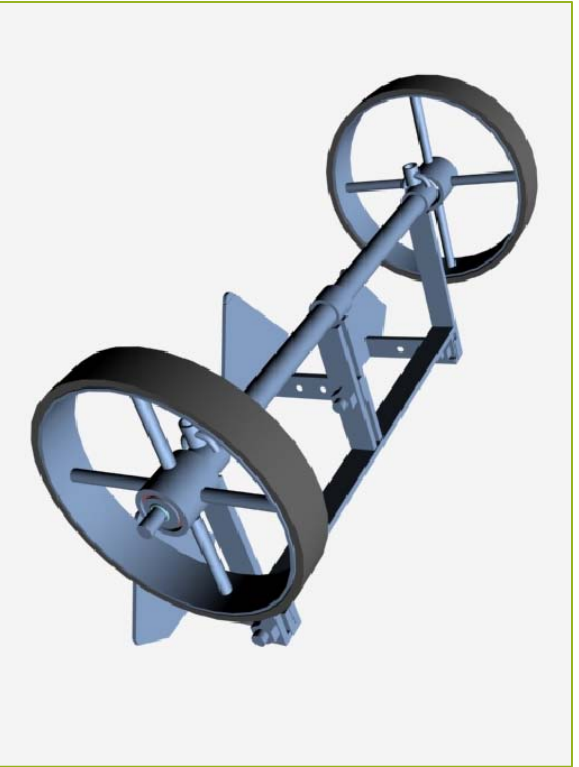

Drawn by Kamal Khalifa	Date: 30th May 2008	All Dimensions in mm	Khartoum Office, Sudan	
The Dual Purpose Weeder				

Drawn by Kamal Khalifa	Date: 30th May 2008	All Dimensions in mm	Khartoum Office, Sudan	
The Dual Purpose Weeder				Drawing No: DPW - 02