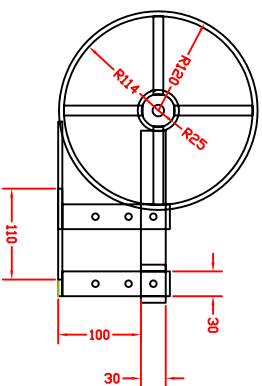

Drawn by Kamal Khalifa	Date: 30th May 2008	All Dimensions in mm	Khartoum Office, Sudan	
The Dual Purpose Weeder				

Drawn by Kamal Khalifa	Date: 30th May 2008	All Dimensions in mm	Khartoum Office, Sudan	
The Dual Purpose Weeder				Drawing No: DPW - 02