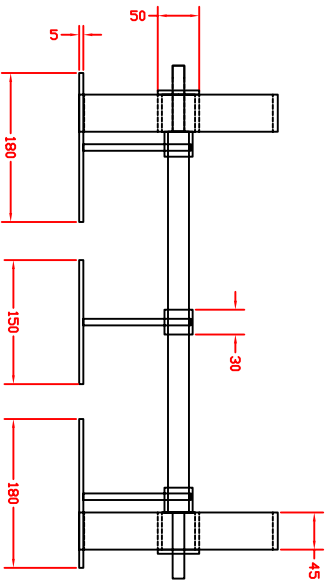

Drawn by Kamal Khalifa	Date: 30th May 2008	All Dimensions in mm	Khartoum Office, Sudan	
The Dual Purpose Weeder				

Drawn by Kamal Khalifa	Date: 30th May 2008	All Dimensions in mm	Khartoum Office, Sudan	
The Dual Purpose Weeder				Drawing No: DPW - 02