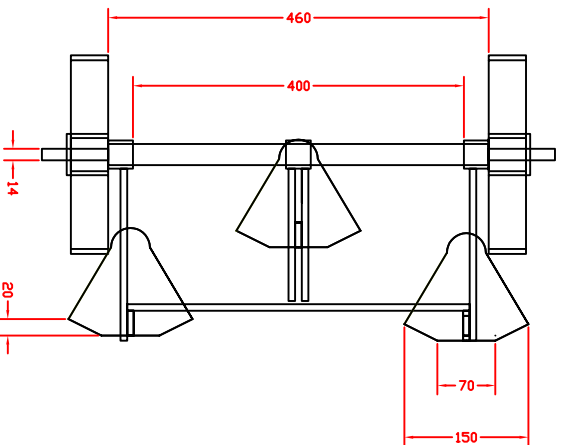

Drawn by Kamal Khalifa	Date: 30th May 2008	All Dimensions in mm	Khartoum Office, Sudan	
The Dual Purpose Weeder				

Drawn by Kamal Khalifa	Date: 30th May 2008	All Dimensions in mm	Khartoum Office, Sudan	
The Dual Purpose Weeder				Drawing No: DPW - 02